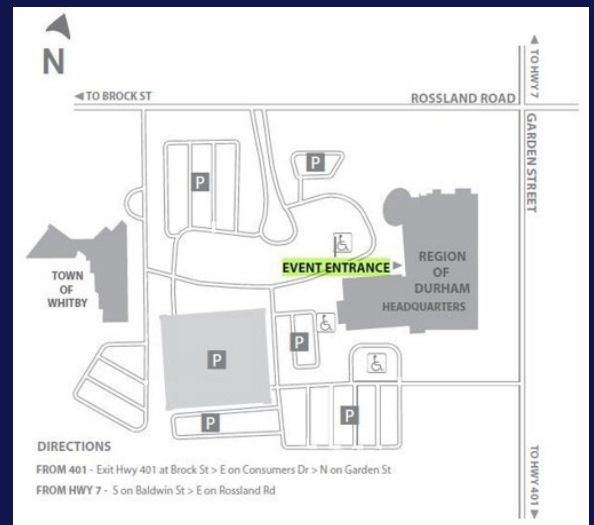

For more details on this event, contact:

Jennifer.Titterton@durham.ca

For more information about becoming a registered early childhood educator, visit durham.ca/BecomeAnRECE