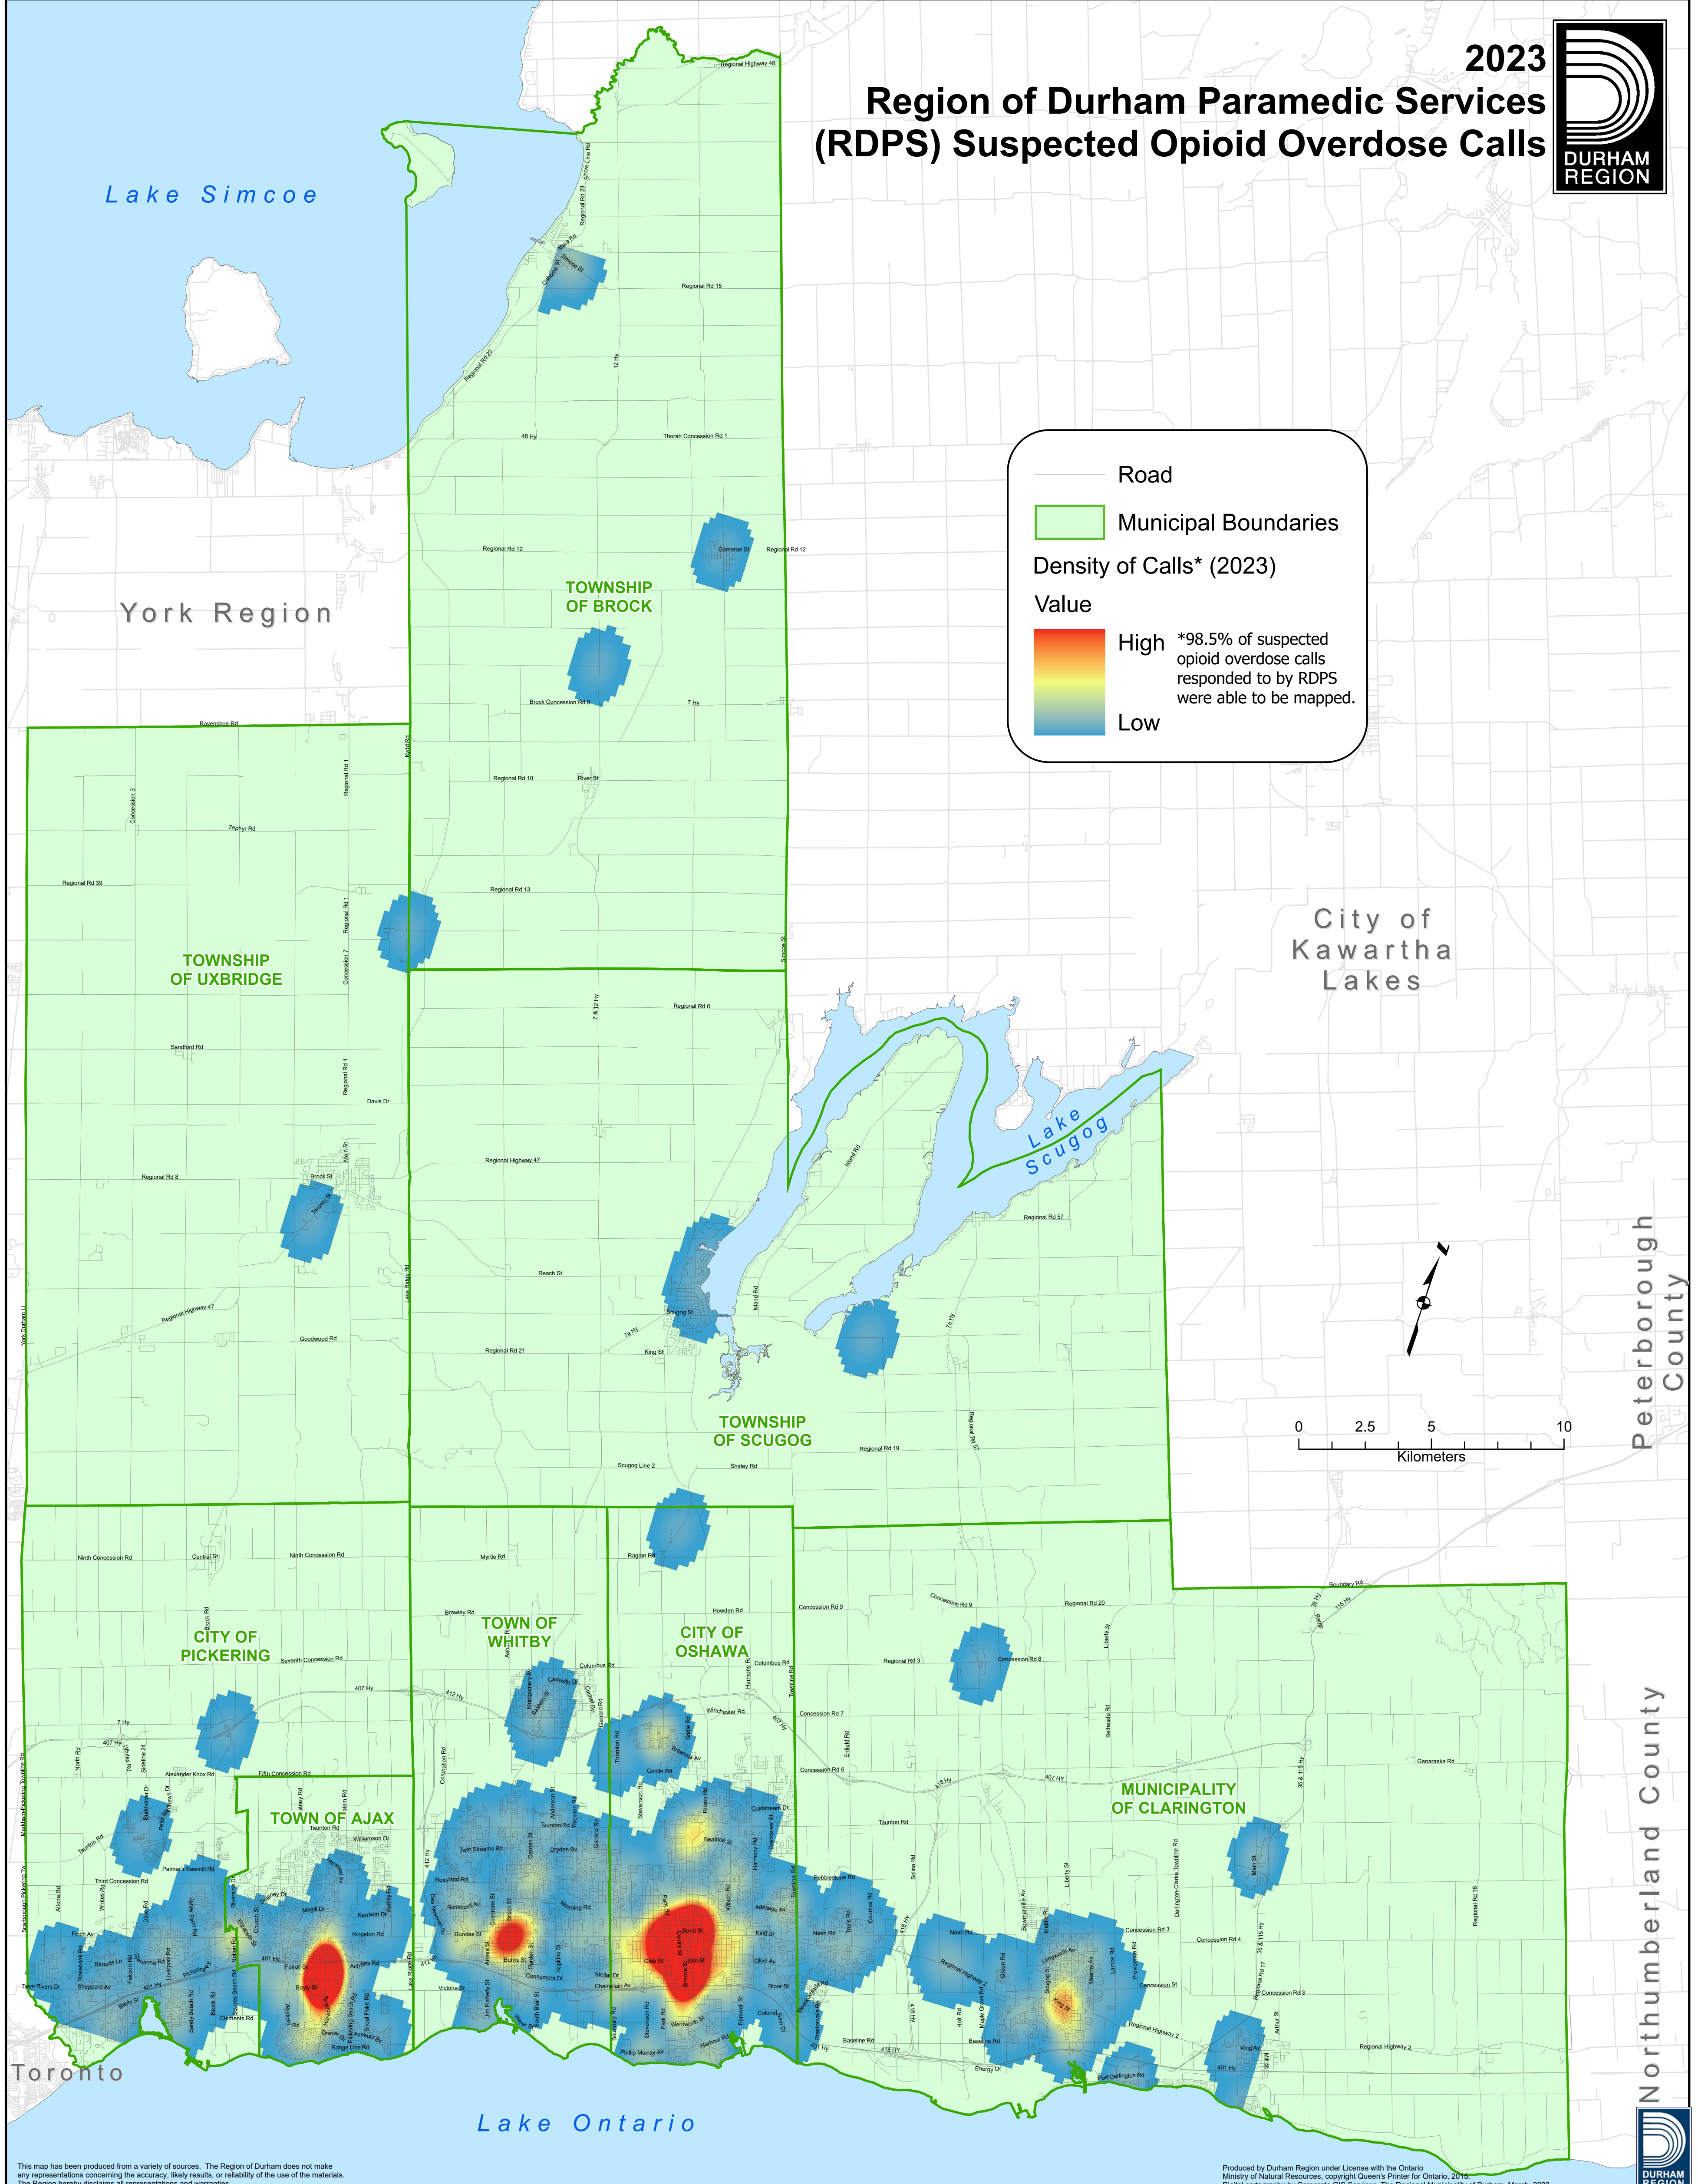

2023 Region of Durham Paramedic Services (RDPS) Suspected Opioid Overdose Calls

2023

Road

Municipal Boundaries

Density of Calls* (2023)

Value

High *98.5% of suspected opioid overdose calls responded to by RDPS were able to be mapped.

Low

City of Kawartha Lakes

Peterborough County

Northumberland County